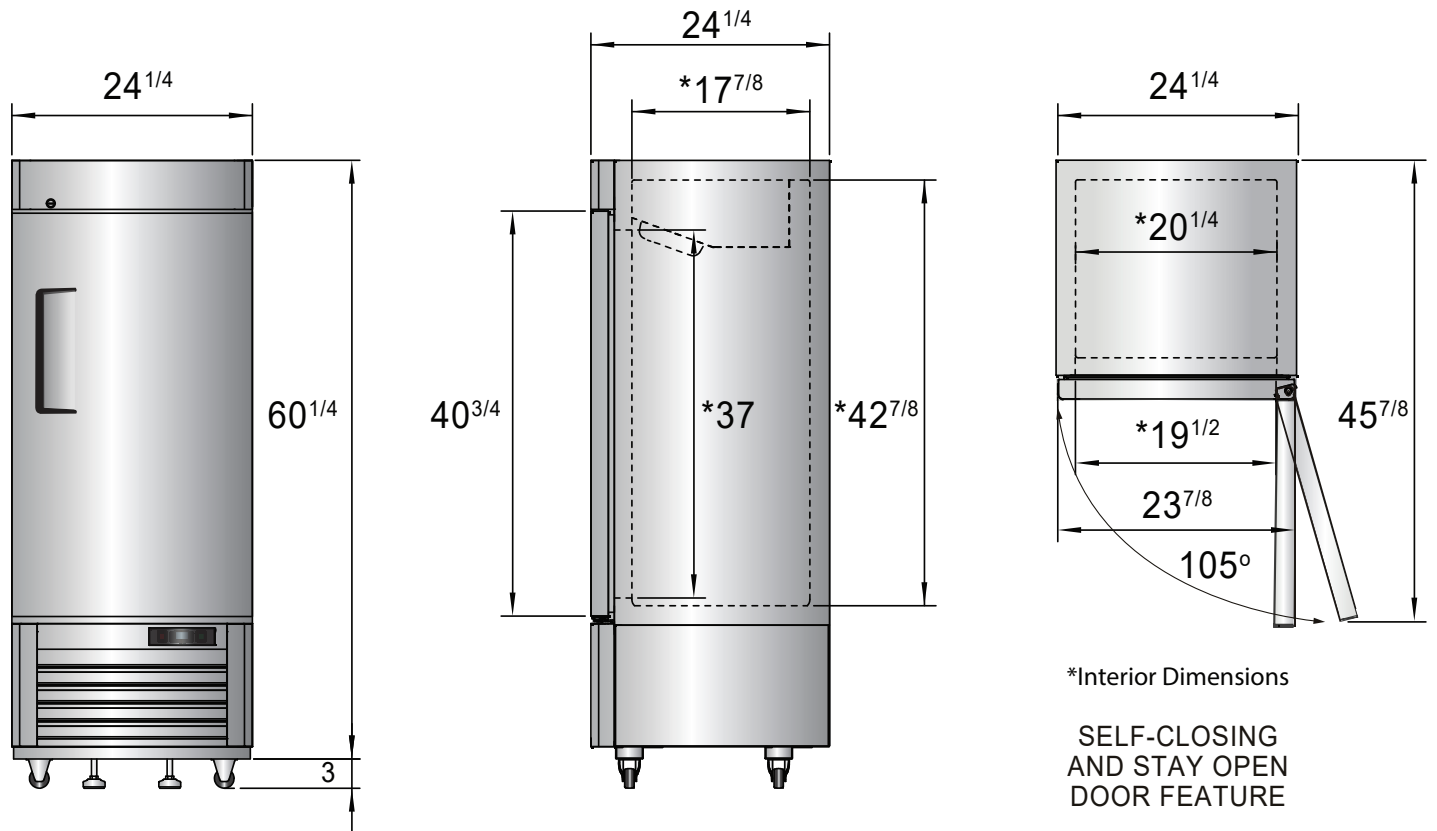

"WE MAKE THE KITCHEN BETTER!"

Toll Free: 855-855-0399 Email: info@atosausa.com

www.atosa.com | www.atosausa.com

California, Colorado, Florida, Georgia, Illinois, Massachusetts, New Jersey, Ohio, Texas, Washington

SPECIFICATIONS

Models	Door	Capacity (Cu.Ft.)	Shelves	Casters (inch)	Amps (A)	Voltage (V/Hz/Ph)	HP	Refrigerant	Exterior Dimensions (inch)	Net Weight (lbs)	Gross Weight (lbs)
MBF8519GR	1	8.3	3	2	2.1	115/60/1	1/7	R290	24^{1/4} × 24 × 63^{1/4}	176	209

PLAN VIEW