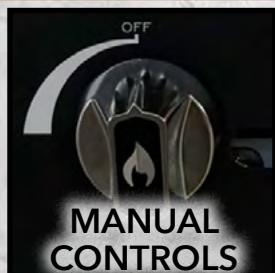

ADDITIONAL IMAGES