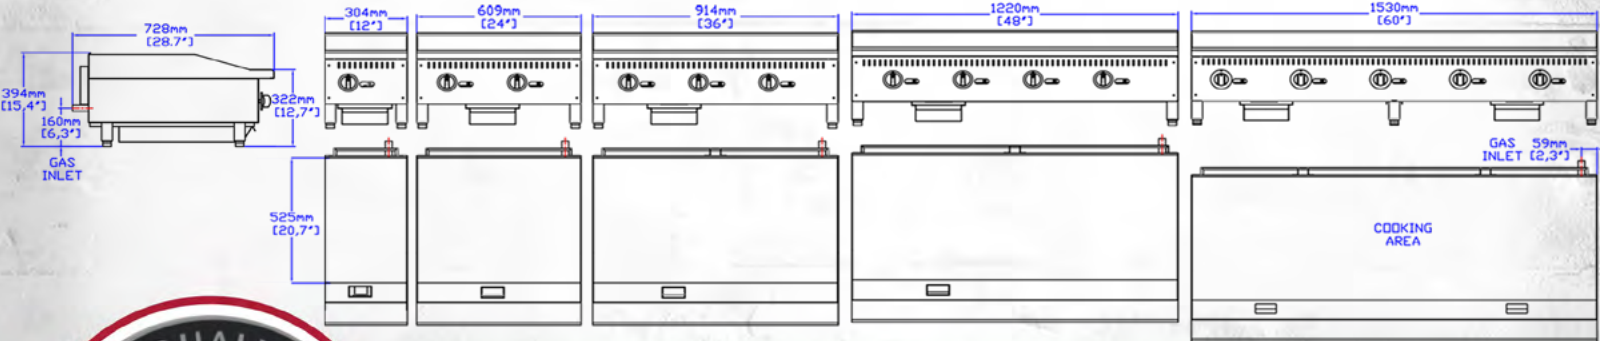

HGM SERIES

GRIDDLE W/ MANUAL CONTROL

DIMENSIONS

Code	Dimensions	Width		Depth		Height		Weight	
		Inches	mm	Inches	mm	Inches	mm	Lbs	KG
HGM12-N	Exterior	12.0	304.0	28.7	728.0	15.4	394.0	99.0	45.0
HGM12-P	Shipping	15.8	400.0	33.5	850.0	19.3	490.0	121.0	55.0
HGM24-N	Exterior	24.0	609.0	28.7	728.0	15.4	394.0	150.9	68.6
HGM24-P	Shipping	27.5	700.0	33.5	850.0	19.3	490.0	202.4	92.0
HGM36-N	Exterior	36.0	914.0	28.7	728.0	15.4	394.0	220.0	100.0
HGM36-P	Shipping	39.5	1,000.0	33.5	850.0	19.3	490.0	283.8	129.0
HGM48-N	Exterior	48.0	1,220.0	28.7	728.0	15.4	394.0	283.8	129.0
HGM48-P	Shipping	51.3	1,300.0	33.5	850.0	19.3	490.0	360.8	164.0
HGM60-N	Exterior	60.0	1,530.0	28.7	728.0	15.5	394.0	745.4	338.8
HGM60-P	Shipping	63.0	1,600.0	33.5	850.0	19.3	490.0	455.4	207.0

TECHNICAL

Code	Gas Type	Griddle Width	# of Control	# of Burners	BTU per Burner	Total BTU Output	Operating Gas Pressure
HGM12-N	NG	12"	1	1	30000	30000	4.0"W.C
HGM12-P	LP	12"	1	1	30000	30000	10.0"W.C
HGM24-N	NG	24"	2	2	30000	60000	4.0"W.C
HGM24-P	LP	24"	2	2	30000	60000	10.0"W.C
HGM36-N	NG	36"	3	3	30000	90000	4.0"W.C
HGM36-P	LP	36"	3	3	30000	90000	10.0"W.C
HGM48-N	NG	48"	4	4	30000	120000	4.0"W.C
HGM48-P	LP	48"	4	4	30000	120000	10.0"W.C
HGM60-N	NG	60"	5	5	30000	150000	4.0"W.C
HGM60-P	LP	60"	5	5	30000	150000	10.0"W.C

PRODUCT DRAWINGS

LINE DRAWINGS

EFI Sales Ltd.
Toronto Office & DC
515 Hanlon Creek Blvd.
Guelph, ON, N1C 0A1

EFI Sales Ltd.
Vancouver Office & DC
26895 Gloucester Way
Langley, BC, V4W 3Y3

(888) 565-9920 Toll Free
(519) 822-1895 Toronto
(604) 607-8850 Vancouver