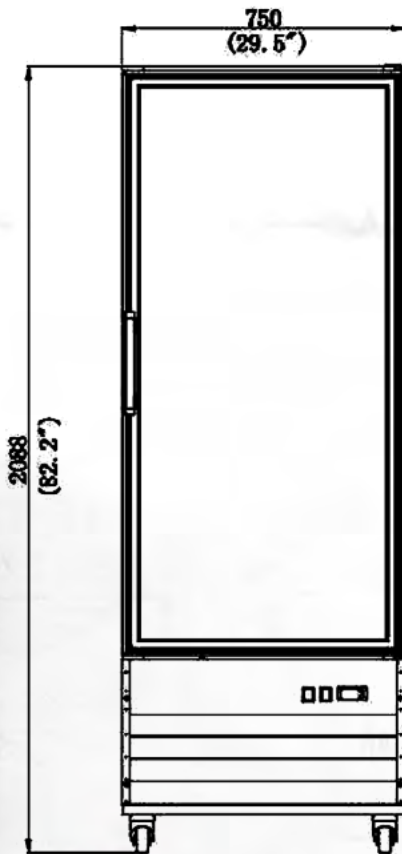

Chill
X-LINE
VERSAs

C1Z-29GDVCX

COOLER DEEP CHILL GLASS DR BLK 29in

C1Z-29GDVCX 29 INCH DEEP CHILL SINGLE GLASS DOOR COOLER IN BLACK

- Gravity feed roller racks, that bring product to the front for customers
- Exterior - coated steel
- Interior - attractive, aluminum liner with stainless steel floor
- Rounded corner design inside of the cabinet makes it easy to clean the inside storage room
- Independent lock per door
- Double pane thermal insulated glass door assembly with extruded aluminum frames
- Adjustable temperature set point and defrost frequency.
- Adjustable, raised epoxy-coated steel racks with a spacing to for necessary air flow
- LED light
- Easily accessible condenser coil for cleaning
- Simple installation with no plumbing required
- R290 Refrigerant system holds 24°F to 41°F (-2°C to 5°C)

PRICE TAG
DISPLAY RAILS

GRAVITY
ROLLER RACKS

MODEL DESIGNATIONS

ADDITIONAL RESOURCES

DIMENSIONS

Dimensions	Width		Depth		Height		Weight	
	Inches	mm	Inches	mm	Inches	mm	Lbs	KG
Exterior	29.5	750.0	26.4	670.0	82.2	2,088.0	242.0	110.0
Shipping	32.3	820.0	30.1	764.5	84.6	2,148.8	268.4	122.0
Interior	25.0	635.0	22.0	588.8	58.9	1,496.0		

TECHNICAL

Pans	Capacity	Doors	Shelves	Casters	HP	Amps	Voltage	Refrig	Plug	Cord len
0	650/22.9	1	4	3 in.	3/8	4.3	115/60/1	R290	5-15P	2.5M

LINE DRAWINGS

EFI Sales Ltd.
 Toronto Office & DC
 515 Hanlon Creek Blvd.
 Guelph, ON, N1C 0A1