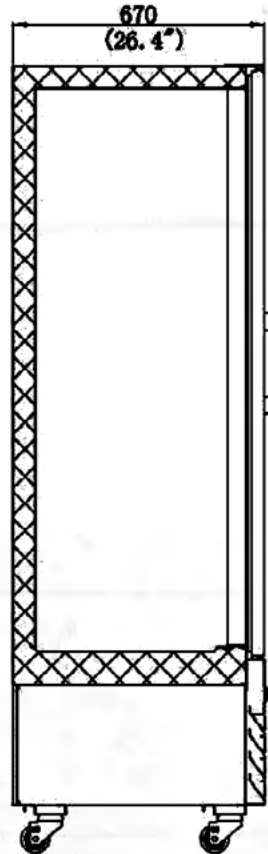

PRICE TAG
DISPLAY RAILS

GRAVITY
ROLLER RACKS

MODEL DESIGNATIONS

ADDITIONAL RESOURCES

DIMENSIONS

Dimensions	Width		Depth		Height		Weight	
	Inches	mm	Inches	mm	Inches	mm	Lbs	KG
Exterior	29.5	750.0	26.4	670.0	82.2	2,088.0	242.0	110.0
Shipping	32.3	820.0	30.1	764.5	84.6	2,148.8	268.4	122.0
Interior	25.0	635.0	22.0	588.8	58.9	1,496.0		

TECHNICAL

Pans	Capacity	Doors	Shelves	Casters	HP	Amps	Voltage	Refrig	Plug	Cord len
0	650/22.9	1	4	3 in.	3/8	4.3	115/60/1	R290	5-15P	2.5M

LINE DRAWINGS

EFI Sales Ltd.
 Toronto Office & DC
 515 Hanlon Creek Blvd.
 Guelph, ON, N1C 0A1