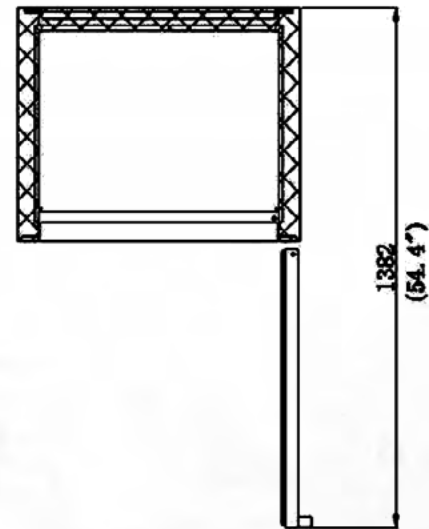

PRICE TAG
DISPLAY RAILS

GRAVITY
ROLLER RACKS

MODEL DESIGNATIONS

ADDITIONAL RESOURCES

DIMENSIONS

Dimensions	Width		Depth		Height		Weight	
	Inches	mm	Inches	mm	Inches	mm	Lbs	KG
Exterior	29.5	750.0	26.4	670.0	82.2	2,088.0	242.0	110.0
Shipping	32.3	820.0	30.1	764.5	84.6	2,148.8	268.4	122.0
Interior	25.0	635.0	22.0	588.8	58.9	1,496.0		

TECHNICAL

Pans	Capacity	Doors	Shelves	Casters	HP	Amps	Voltage	Refrig	Plug	Cord len
0	650/22.9	1	4	3 in.	3/8	4.3	115/60/1	R290	5-15P	2.5M

LINE DRAWINGS

EFI Sales Ltd.
 Toronto Office & DC
 515 Hanlon Creek Blvd.
 Guelph, ON, N1C 0A1