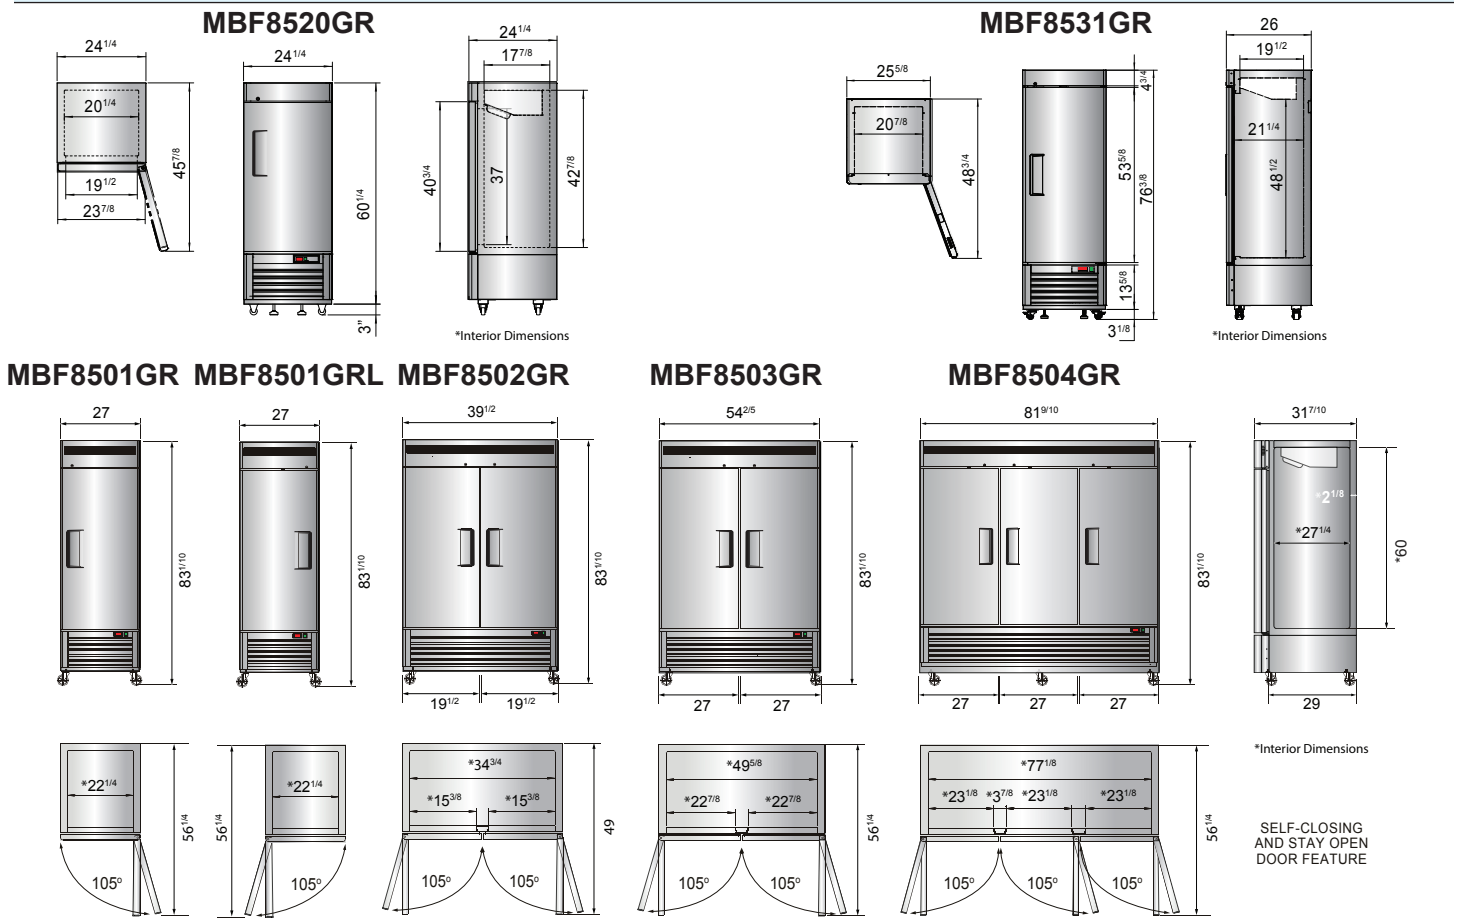

"WE MAKE THE KITCHEN BETTER!"

ATOSA USA, INC.

Toll Free: 855-855-0399 Email: info@atosausa.com

www.atosa.com | www.atosausa.com

California, Colorado, Florida, Georgia, Illinois,

New Jersey, Ohio, Texas, Washington

SPECIFICATIONS

Models	Door	Capacity (Cu.Ft.)	Shelves	Casters (inch)	Rated Current (A)	Voltage (V/Hz/Ph)	HP	Refrigerant	Exterior Dimensions (inch)	Net Weight (lb)	Gross Weight (lb)
MBF8520GR	1	8.3	3	2	6.3	115/60/1	1/2	R290	24^{1/4} × 24 × 63^{1/4}	187	220
MBF8531GR	1	12.57	3	4	6.3	115/60/1	1/2	R290	25^{5/8} × 26 × 76^{3/8}	232	276
MBF8501GR	1	19.1	3	4	6.3	115/60/1	1/2	R290	27 × 31^{7/10} × 83^{1/10}	265	298
MBF8501GRL	1	19.1	3	4	6.3	115/60/1	1/2	R290	27 × 31^{7/10} × 83^{1/10}	265	298
MBF8502GR	2	28.5	6	4	8.6	115/60/1	3/4	R290	39^{1/2} × 31^{7/10} × 83^{1/10}	330	379
MBF8503GR	2	43.8	6	4	8.6	115/60/1	3/4	R290	54^{2/5} × 31^{7/10} × 83^{1/10}	410	465
MBF8504GR	3	68	9	4	6.2	208-230/115/60/1	1	R290	81^{9/10} × 31^{7/10} × 83^{1/10}	551	628

PLAN VIEW

Casters

Epoxy shelves

Door lock

Down duct

Temperature control

MBF8504GR

MBF8520GR
MBF8531GR
MBF8501GR(L)
MBF8502GR
MBF8503GR